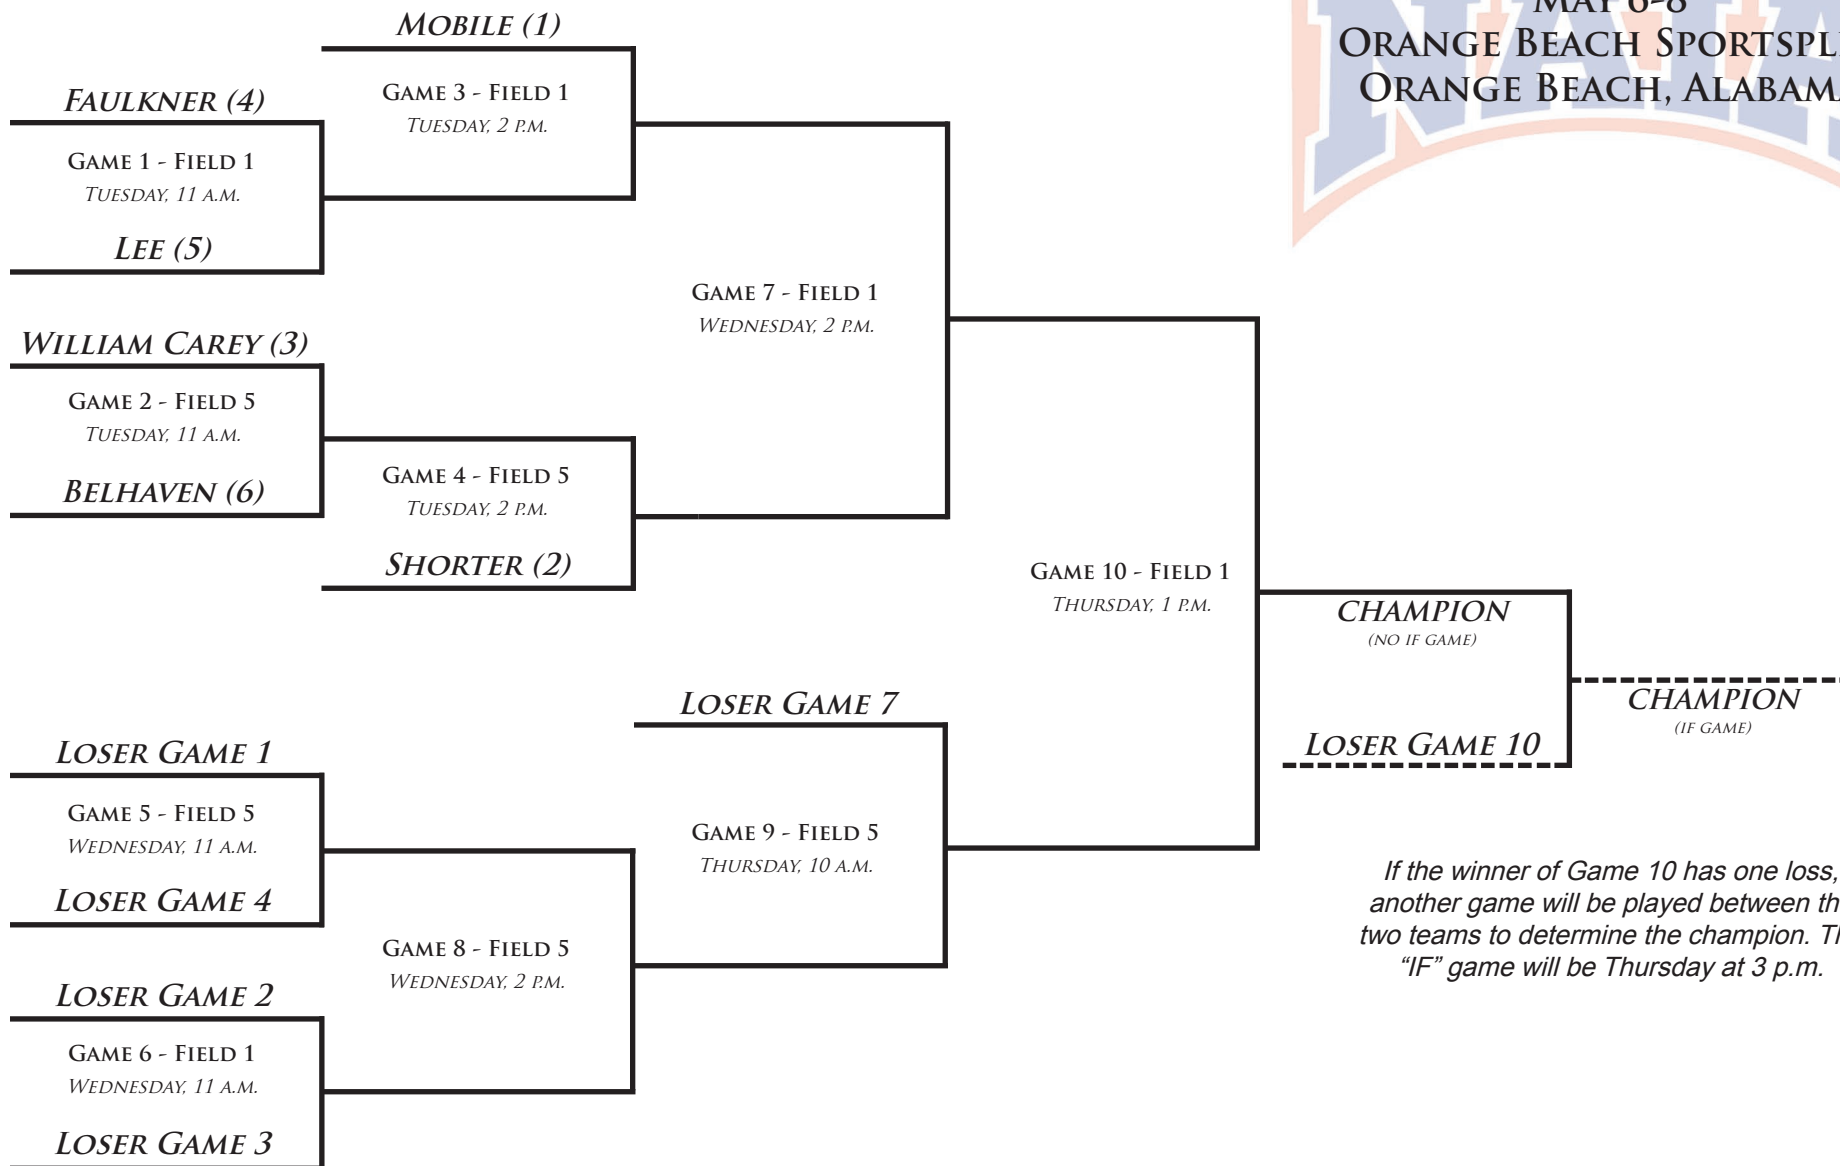

# THE 2008 NAIA REGION XIII SOFTBALL TOURNAMENT BRACKET

*If the winner of Game 10 has one loss, another game will be played between the two teams to determine the champion. The "IF" game will be Thursday at 3 p.m.*